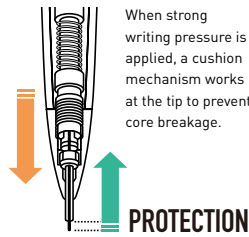

Mechanical pencil with cushion mechanism.

Barrel..... PMMA
 Top button.....ABS
 Clip.....ABS
 Grip.....TPE

Mechanical Pencils, 0.3

XS-123#

Line Width	0.3mm	Product Size	140mm
Item Code	Body color	UPC/JAN	Packing
XS-123#49 New	Black	084511309517	12 / 1,200pcs.
XS-123	Yellow	084511316157	
XS-123#25 New	Sky Blue	084511309357	
XS-123#50 New	White	084511322455	
XS-123#120 New	Pastel Pink	084511322462	
XS-123#129 New	Pastel Green	084511322486	
XS-123#125 New	Pastel Blue	084511322479	