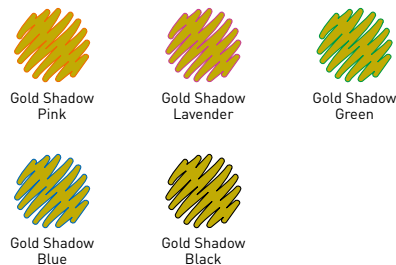

Water-based Gel ink Ballpoint Pen

GELLY ROLL™ *Gold Shadow*

Unique Gold line with colored outlining effect.

Barrel, Cap, Nib holder and End plug PP

Nice for decorations.

Gelly Roll Gold Shadow

XPGB-M#

Line Width	0.7mm	Ball	Ø1.0mm
Product Size	153mm	Packing	12 / 1200pcs.
Item Code	Ink color	UPC/JAN	
XPGB-M#651	Gold Shadow Pink	084511387539	
XPGB-M#652	Gold Shadow Lavender	084511387546	
XPGB-M#653	Gold Shadow Green	084511387553	
XPGB-M#654	Gold Shadow Blue	084511387560	
XPGB-M#655	Gold Shadow Black	084511387577	