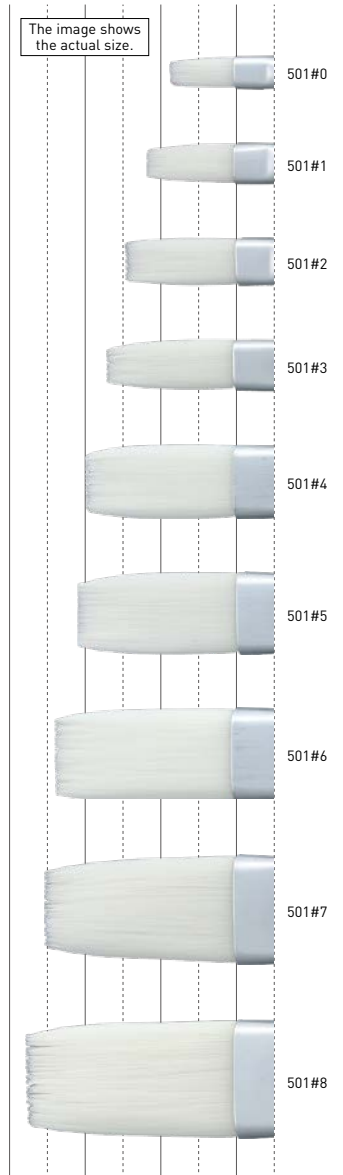

Painting Brush

SAKURA ARTISTS' BRUSH

Synthetic brush for acrylic color and watercolor painting.

Based on built-to-order system. Please contact Sakura for detail.

Tip of Brush (555# and 501#) ..... Nylon
Tip of Brush (625#) ..... Animal hair, PBT
Holder ..... Aluminum
Barrel ..... Wood

Artists' Brush, Round

555#

Item Code	Product Size	UPC/JAN	Packing
555#000	No.3/0 171mm	-----	12 / - pcs.
555#00	No.2/0 174mm	-----	
555#0	No.0 176mm	-----	
555#1	No.1 179mm	-----	
555#2	No.2 182mm	-----	
555#3	No.3 185mm	-----	
555#4	No.4 186mm	-----	
555#5	No.5 190mm	-----	
555#6	No.6 194mm	-----	
555#7	No.7 197mm	-----	
555#8	No.8 203mm	-----	
555#9	No.9 205mm	-----	
555#10	No.10 205mm	-----	
555#11	No.11 205mm	-----	
555#12	No.12 212mm	-----	

Artists' Brush, Round

625#

Item Code	Product Size	UPC/JAN	Packing
625#000	No.3/0 171mm	-----	12 / - pcs.
625#0	No.0 176mm	-----	
625#1	No.1 176mm	-----	
625#2	No.2 180mm	-----	

Artists' Brush, Flat

501#

Item Code	Product Size	UPC/JAN	Packing
501#0	No.0 295mm	-----	12 / - pcs.
501#1	No.1 298mm	-----	
501#2	No.2 305mm	-----	
501#3	No.3 305mm	-----	
501#4	No.4 314mm	-----	
501#5	No.5 322mm	-----	
501#6	No.6 325mm	-----	
501#7	No.7 328mm	-----	
501#8	No.8 335mm	-----