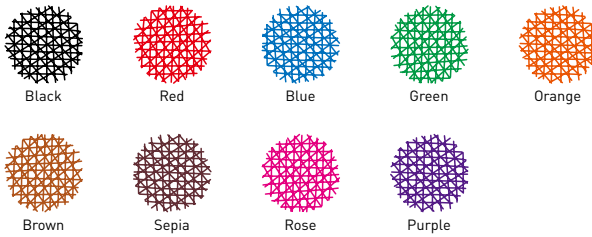

Pigma Micron 005

XSDK005#

Line Width	0.2mm	Product Size	135mm
Item Code	Ink color	UPC/JAN	Packing
XSDK005#49	● Black	084511318410	12 / 1,152pcs.
XSDK005#19	● Red	084511318441	
XSDK005#36	● Blue	084511318427	
XSDK005#29	● Green	084511318434	
XSDK005#5	● Orange	084511351806	
XSDK005#12	● Brown	084511351813	
XSDK005#117 New	● Sepia	084511307261	
XSDK005#21	● Rose	084511351820	
XSDK005#24	● Purple	084511351837