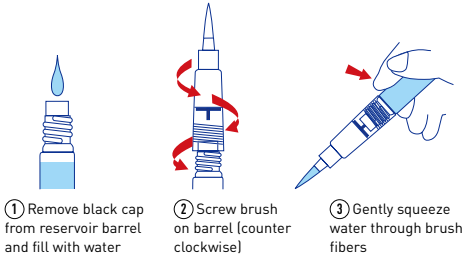

Koi Water Brush

Self moistening, portable water brush

Barrel.....PE,PP,PU,POM
Cap.....PP
Brush (Round Medium, Flat Medium).....PA
Brush (Round Small, Round Large).....PBT

Match with Koi Water Colors Pocket Field Sketch Box → P31

Good combination with Koi Coloring Brush Pen → P12