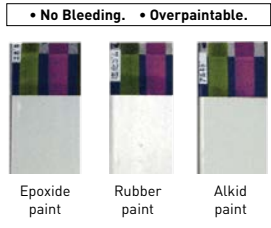

Metal Marker, Medium

PKK-M#

Line Width	3.0mm	
Product Size	H152 x W28mm	
Packing	10 / 200pcs.	
Item Code	Ink color	UPC/JAN
PKK-M#3	Yellow	084511280946
PKK-M#19	Red	084511286351
PKK-M#20	Pink	084511280953
PKK-M#124 New	Light Purple	084511263765
PKK-M#29	Green	084511280960
PKK-M#425	Sky Blue	084511280977
PKK-M#36	Blue	084511286368
PKK-M#49	Black	084511280939
PKK-M#50	White	084511280922