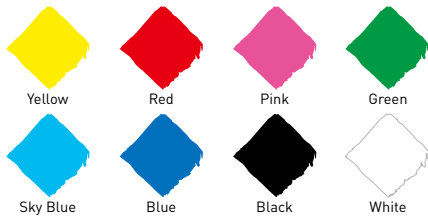

Strong adhesion, possible to paint over the marks & no need to remove.

Metal Marker, Extra Bold

PKK-J#

Line Width	10.0mm	
Product Size	H152 x W28mm	
Packing	10 / 200pcs.	
Item Code	Ink color	UPC/JAN
PKK-J#3	Yellow	084511293946
PKK-J#19	Red	084511286337
PKK-J#20	Pink	084511293953
PKK-J#29	Green	084511293960
PKK-J#425	Sky Blue	084511293977
PKK-J#36	Blue	084511286344
PKK-J#49	Black	084511293939
PKK-J#50	White	084511293922