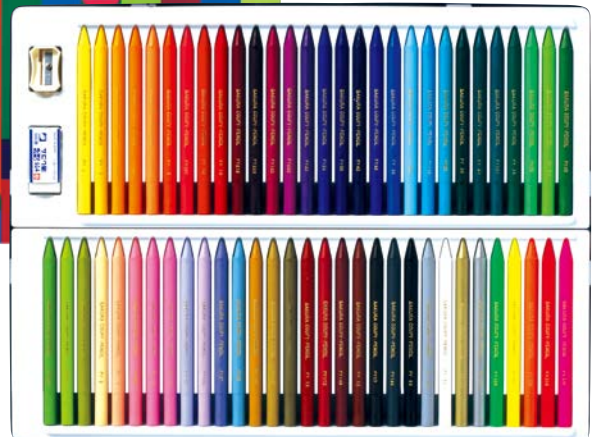

**Coupy Pencil
60-color set**

FY-60

Colors	#2	#3	#4	#5	#105	#205	#7	#107	#9	#12	#13	#113	#148
	#15	#17	#47	#147	#18	#19	#219	#20	#120	#220	#122	#222	#23
	#123	#223	#24	#124	#37	#27	#127	#26	#29	#30	#31	#131	#46
	#133	#134	#225	#25	#125	#36	#40	#38	#39	#43	#44	#144	#49
	#50	#51	#53	#302	#305	#319	#320	#329					
Product Size	H284 × W375 × D15mm												
UPC/JAN	4901881115721												
Packing	3 / 18sets