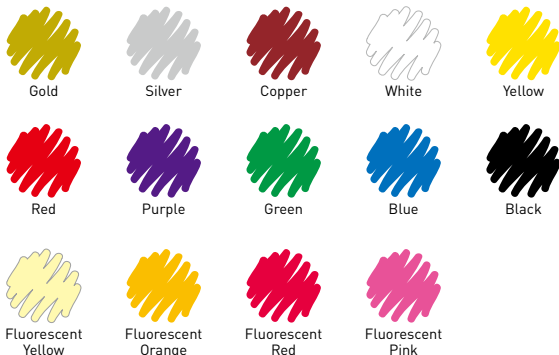

Metallic, Regular and Fluorescent Color Marker

Pen-touch™

Ideal for marking on greeting cards and craft objects.

**Pen-touch
Extra Fine Point**

411# / XPSKA#

Line Width	0.7mm	
Product Size	137mm	
Packing	12 / 576pcs.	
Item Code	Ink color	UPC/JAN
41101	● Gold	084511362772
41102	● Silver	084511362789
41103	● Copper	084511396098
42100	○ White	084511362833
XPSKA#49	● Black	084511396104
XPSKA#302	● Fluorescent Yellow	084511322653
XPSKA#305	● Fluorescent Orange	084511322660
XPSKA#319	● Fluorescent Red	084511322677
XPSKA#320	● Fluorescent Pink	084511322684

**Pen-touch
Fine Point**

413# / XPMKA#

Line Width	1.0mm	
Product Size	137mm	
Packing	12 / 576pcs.	
Item Code	Ink color	UPC/JAN
41301	● Gold	084511362796
41302	● Silver	084511362802
41303	● Copper	084511387270
42300	○ White	084511362840
XPMKA#3	● Yellow	084511397101
XPMKA#19	● Red	084511397118
XPMKA#24	● Purple	084511397125
XPMKA#29	● Green	084511397132
XPMKA#36	● Blue	084511397149
XPMKA#49	● Black	084511390621
XPMKA#302	● Fluorescent Yellow	084511322707
XPMKA#305	● Fluorescent Orange	084511322714
XPMKA#319	● Fluorescent Red	084511322721
XPMKA#320	● Fluorescent Pink	084511322738

On glasses

**Pen-touch
Medium Point**

415# / XPFKA#

Line Width	2.0mm	
Product Size	140mm	
Packing	12 / 576pcs.	
Item Code	Ink color	UPC/JAN
41501	● Gold	084511362819
41502	● Silver	084511362826
41503	● Copper	084511387287
42500	○ White	084511362857
XPFKA#3	● Yellow	084511397156
XPFKA#19	● Red	084511397163
XPFKA#24	● Purple	084511397170
XPFKA#29	● Green	084511397187
XPFKA#36	● Blue	084511397194
XPFKA#49	● Black	084511390683
XPFKA#302	● Fluorescent Yellow	084511322752
XPFKA#305	● Fluorescent Orange	084511322769
XPFKA#319	● Fluorescent Red	084511322776
XPFKA#320	● Fluorescent Pink	084511322783