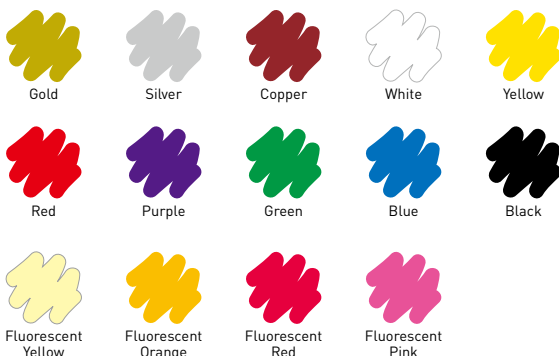

On candle-container