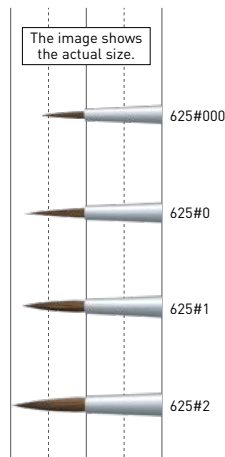

Painting Brush

SAKURA ARTISTS' BRUSH

Synthetic brush for acrylic color and watercolor painting.

Based on built-to-order system. Please contact Sakura for detail.

Tip of Brush (555# and 501#) ..... Nylon
Tip of Brush (625#) ..... Animal hair, PBT
Holder ..... Aluminum
Barrel ..... Wood

Artists' Brush, Round

555#

Item Code	Product Size	UPC/JAN	Packing
555#000	No.3/0 171mm	-----	12 / - pcs.
555#00	No.2/0 174mm	-----	
555#0	No.0 176mm	-----	
555#1	No.1 179mm	-----	
555#2	No.2 182mm	-----	
555#3	No.3 185mm	-----	
555#4	No.4 186mm	-----	
555#5	No.5 190mm	-----	
555#6	No.6 194mm	-----	
555#7	No.7 197mm	-----	
555#8	No.8 203mm	-----	
555#9	No.9 205mm	-----	
555#10	No.10 205mm	-----	
555#11	No.11 205mm	-----	
555#12	No.12 212mm	-----	

Artists' Brush, Round

625#

Item Code	Product Size	UPC/JAN	Packing
625#000	No.3/0 171mm	-----	12 / - pcs.
625#0	No.0 176mm	-----	
625#1	No.1 176mm	-----	
625#2	No.2 180mm	-----	

Artists' Brush, Flat

501#

Item Code	Product Size	UPC/JAN	Packing
501#0	No.0 295mm	-----	12 / - pcs.
501#1	No.1 298mm	-----	
501#2	No.2 305mm	-----	
501#3	No.3 305mm	-----	
501#4	No.4 314mm	-----	
501#5	No.5 322mm	-----	
501#6	No.6 325mm	-----	
501#7	No.7 328mm	-----	
501#8	No.8 335mm	-----