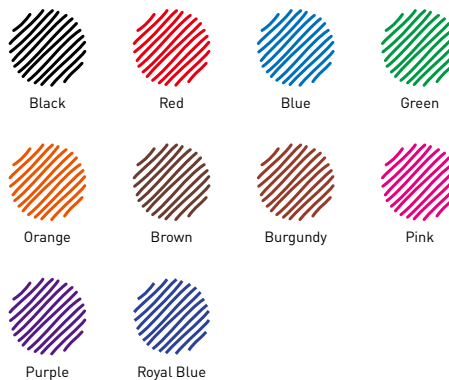

Gelly Roll, Medium
XPGB-M#

Line Width	0.4mm
Ball	Φ0.8mm
Product Size	153mm
Packing	12 / 1200pcs.

Item Code	Ink color	UPC/JAN
XPGB-M#49	● Black	084511372511
XPGB-M#19	● Red	084511372498
XPGB-M#36	● Blue	084511376922
XPGB-M#29	● Green	084511376915
XPGB-M#5	● Orange	084511376861
XPGB-M#12	● Brown	084511376878
XPGB-M#22	● Burgundy	084511376892
XPGB-M#21	● Pink	084511376885
XPGB-M#24	● Purple	084511376908
XPGB-M#138	● Royal Blue	084511372504