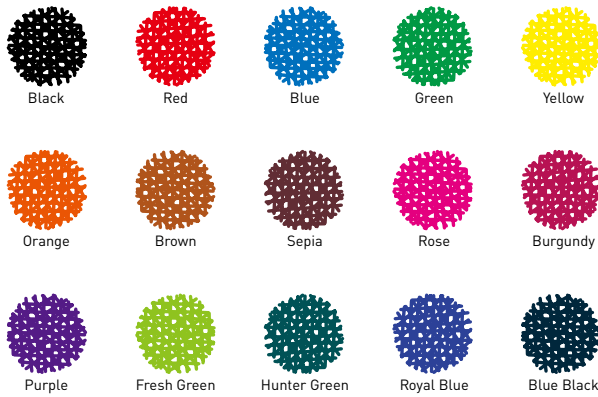

Water-based Pigment Fineliner

Barrel, Cap and End plug..... PP
Clip.....Steel
Nib..... POM
Nib holder..... Brass

Pigma Micron 05

XSDK05#

Line Width	0.45mm	Product Size	135mm
Item Code	Ink color	UPC/JAN	Packing
XSDK05#49	● Black	084511306448	12 / 1,152pcs.
XSDK05#19	● Red	084511306417	
XSDK05#36	● Blue	084511306431	
XSDK05#29	● Green	084511306424	
XSDK05#3	● Yellow	084511370050	
XSDK05#5	● Orange	084511357815	
XSDK05#12	● Brown	084511357839	
XSDK05#117	● Sepia	084511377417	
XSDK05#21	● Rose	084511357792	
XSDK05#22	● Burgundy	084511377431	
XSDK05#24	● Purple	084511357808	
XSDK05#32	● Fresh Green	084511377462	
XSDK05#230	● Hunter Green	084511377448	
XSDK05#138	● Royal Blue	084511377424	
XSDK05#243	● Blue Black	084511377455