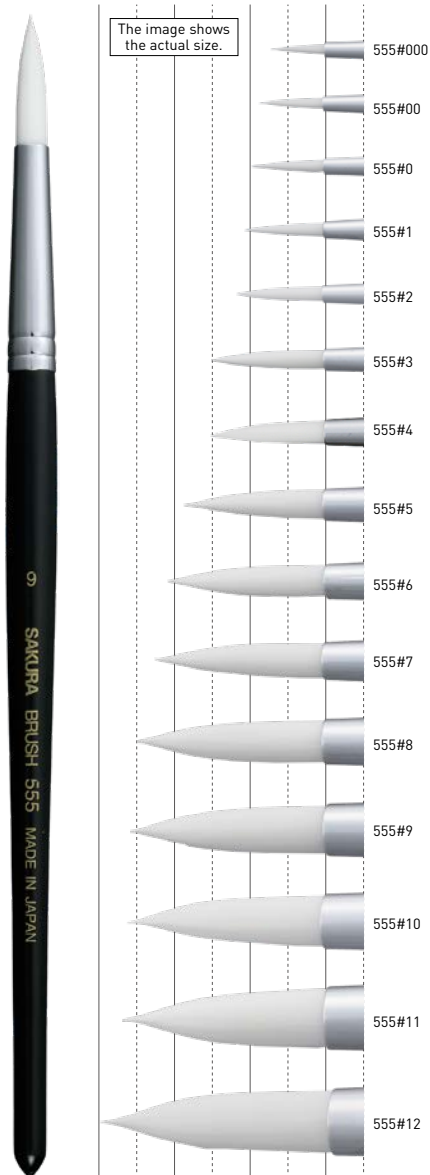

Painting Brush

SAKURA ARTISTS' BRUSH

Synthetic brush for acrylic color and watercolor painting.

Based on built-to-order system. Please contact Sakura for detail.

Tip of Brush (555# and 501#) ..... Nylon
Tip of Brush (625#) ..... Animal hair, PBT
Holder ..... Aluminum
Barrel ..... Wood

Artists' Brush, Round

555#

Item Code	Product Size	UPC/JAN	Packing
555#000	No.3/0 171mm	-----	12 / - pcs.
555#00	No.2/0 174mm	-----	
555#0	No.0 176mm	-----	
555#1	No.1 179mm	-----	
555#2	No.2 182mm	-----	
555#3	No.3 185mm	-----	
555#4	No.4 186mm	-----	
555#5	No.5 190mm	-----	
555#6	No.6 194mm	-----	
555#7	No.7 197mm	-----	
555#8	No.8 203mm	-----	
555#9	No.9 205mm	-----	
555#10	No.10 205mm	-----	
555#11	No.11 205mm	-----	
555#12	No.12 212mm	-----	

Artists' Brush, Round

625#

Item Code	Product Size	UPC/JAN	Packing
625#000	No.3/0 171mm	-----	12 / - pcs.
625#0	No.0 176mm	-----	
625#1	No.1 176mm	-----	
625#2	No.2 180mm	-----	

Artists' Brush, Flat

501#

Item Code	Product Size	UPC/JAN	Packing
501#0	No.0 295mm	-----	12 / - pcs.
501#1	No.1 298mm	-----	
501#2	No.2 305mm	-----	
501#3	No.3 305mm	-----	
501#4	No.4 314mm	-----	
501#5	No.5 322mm	-----	
501#6	No.6 325mm	-----	
501#7	No.7 328mm	-----	
501#8	No.8 335mm	-----