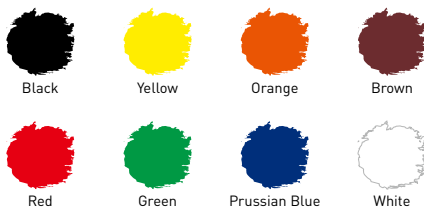

Printing Materials

Water Soluble Printing Color

Beautiful water-based printing color.
Easy to clean hands with water.

Tube.....PE
Cap (WHW).....PE
Cap (AWH).....PP
Label (AWH) ....Paper

Water Soluble Printing Color 4-color set

EWHW-4

Colors	● #3	● #19	● #36	● #49
Product Size	H89 × W79 × D21mm			
UPC/JAN	4901881811050			
Packing	10 / 120sets			

Water Soluble Printing Color 7-color set

EWHW-7

Colors	● #3	● #12	● #19	● #29	● #36	● #49	● #51
Product Size	H89 × W127 × D21mm						
UPC/JAN	4901881811067						
Packing	10 / 60sets						

Water Soluble Printing Color 400G in Plastic Tube

AWH400PT#

Product Size	400g / H210 × W80 × D50mm	
Packing	1 / 30pcs.	
Item Code	Ink color	UPC/JAN
AWH400PT#3	● Yellow	4901881811173
AWH400PT#12	● Brown	4901881811197
AWH400PT#18	● Vermilion	4901881811159
AWH400PT#19	● Red	4901881811142
AWH400PT#29	● Green	4901881811180
AWH400PT#43	● Prussian Blue	4901881811135
AWH400PT#49	● Black	4901881811128
AWH400PT#50	○ White	4901881811166

Water Soluble Printing Color 800G in Plastic Tube

AWH800PT#

Product Size	800g / H243 × W102 × D65mm	
Packing	1 / 12pcs.	
Item Code	Ink color	UPC/JAN
AWH800PT#3	● Yellow	4901881876066
AWH800PT#12	● Brown	4901881876073
AWH800PT#18	● Vermilion	4901881876080
AWH800PT#19	● Red	4901881876097
AWH800PT#29	● Green	4901881876103
AWH800PT#43	● Prussian Blue	4901881876110
AWH800PT#49	● Black	4901881828775
AWH800PT#50	○ White	4901881876233

Printing Materials

OIL PRINTING COLOR

Ideal for woodcut, lithography and relief printing, copper plate and etching.

Tube.....Aluminum
Cap .....POM
Label .....Paper

LIMITED

Printing Color

OH100#