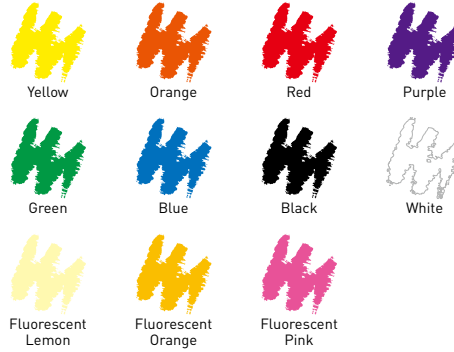

The tough marker for the tough job.

Barrel, Cap and Inner cap.....PP

Solid Marker for High Temperature In Regular Barrel

XSC#

Product Size	H131 x W21mm	
Packing	12 / 432pcs.	
Item Code	Ink color	UPC/JAN
XSC#3	Yellow	084511307582
XSC#5	Orange	084511307599
XSC#19	Red	084511307612
XSC#24	Purple	084511307629
XSC#29	Green	084511307636
XSC#36	Blue	084511307643
XSC#49	Black	084511307650
XSC#50	White	084511307667
XSC#302	Fluorescent Lemon	084511380264
XSC#305	Fluorescent Orange	084511380271
XSC#320	Fluorescent Pink	084511380288