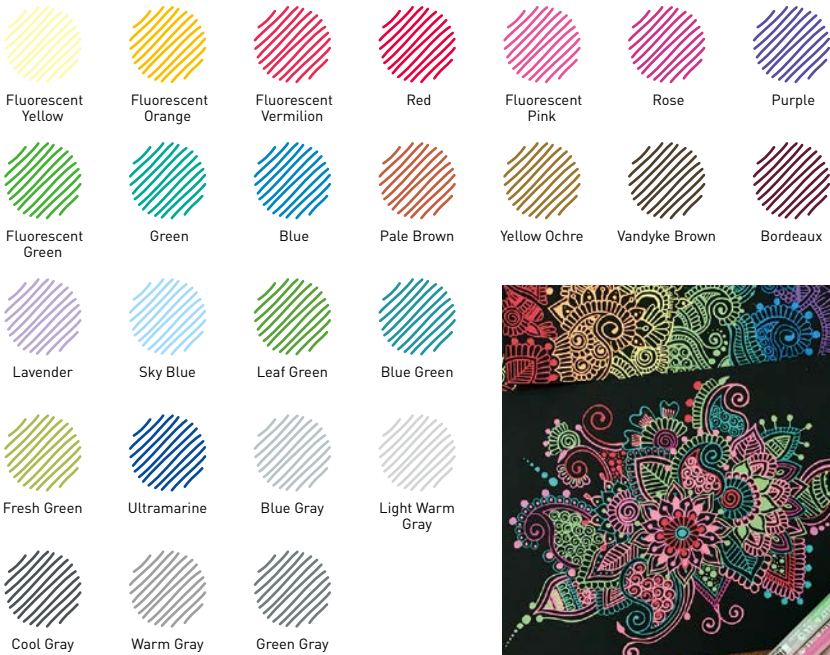

Water-based Gel ink Ballpoint Pen

GELLY ROLL™ *moonlight™*

Sensationally Brilliant colors on dark-colored paper and photo.

Brilliant opaque color for both white/colored paper.
Artwork by @floral.art

Gelly Roll Moonlight 06