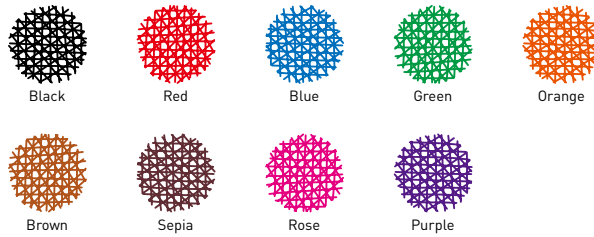

Water-based Pigment Fineliner

P I G M A MICRON™

Archival quality ink - waterproof, chemical proof and fade resistant.

Pigma Micron 01

XSDK01#

Line Width	0.25mm	Product Size	135mm
Item Code	Ink color	UPC/JAN	Packing
XSDK01#49	● Black	084511306363	12 / 1,152pcs.
XSDK01#19	● Red	084511306318	
XSDK01#36	● Blue	084511306356	
XSDK01#29	● Green	084511306349	
XSDK01#5	● Orange	084511306295	
XSDK01#12	● Brown	084511326309	
XSDK01#117	● Sepia	084511389571	
XSDK01#21	● Rose	084511306325	
XSDK01#24	● Purple	084511306332